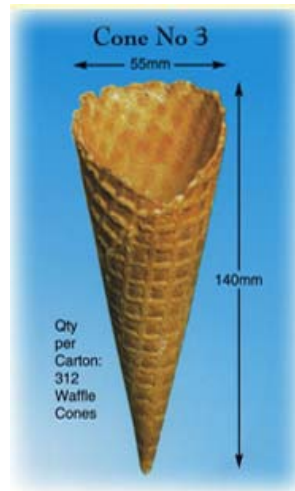

Frosty Boy Ice Cream Waffles.

Frosty Boy Ice Cream Waffles are specifically manufactured by the Scandinavian Cone Company.

Manufactured to stringent quality control procedures (HCCAP), you can be assured of the quality, taste & strength.

The Scandinavian Cone Company are renowned for:

- ✓ All Natural Ingredients
- ✓ High Quality Product, &
- ✓ Authentic Danish Recipes.

“Bakers of Quality Danish Waffle Products.”

Order Code – SC003
Size – 55mm x 140mm
Comparable Altimate Waffle Cone is Natural Waffle Cone B