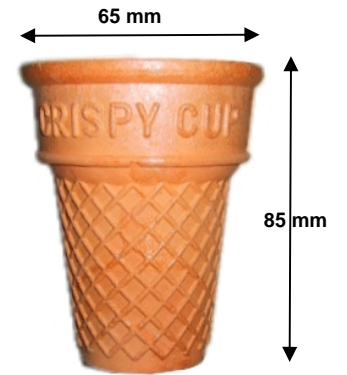

To place an order, contact:

Frosty Boy Illawarra

Ph: 0419 475 701

Web: FrostyBoyOnline.com

Email: Sales@FrostyBoyOnline.com

Betta Little Dippers

Order Code – CBE011
Size - 40mm x 78mm
Carton Qty – 700
Comparable Altimate Cone – Mini Cone
Betta Foods – Little Dippers

Betta Cone Cups

Order Code – CBE053
Size - 56mm 67mm
Carton Qty – 400
Comparable Altimate Cone – Small Cup Cone
Betta Foods – Betta Cone Cups

King Cone Cups

Order Code – CFB001
Size – 65mm x 85mm
Carton Qty – 200
Comparable Altimate Cone - Large Cup Cone
Betta Foods – Krispy/King Cups
Superpop - MovieTime Cups

Small Single Cones

Order Code – CBE005
Size – 48mm x 115mm
Carton Qty – 300
Comparable Altimate Cone – Kidz Cone

Economy Single Cones

Order Code – CBE007
Size 56mm x 128mm
Carton Qty – 400
Comparable Altimate Cone – Premium Single

Large Single Cones

Order Code – CBE008
Size – 56mm x 128mm
Carton Qty – 400
Comparable Altimate Cone – Premium Single
Betta Foods – Aussie Single Cones

Double Cones

Order Code – CBE002
Size 82mm x 128mm
Carton Qty – 100
Comparable Altimate Cone – Double Cone
Betta Foods – Betta Double Comes