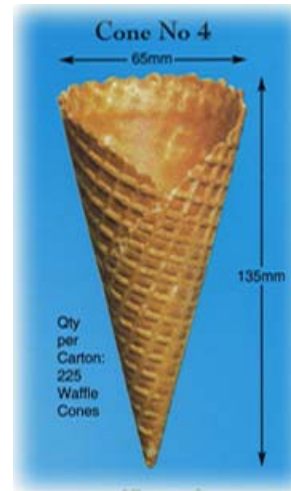

Order Code – SC004
Size – 65mm x 135mm
Comparable Altimate Waffle Cone is Natural Waffle Cone C