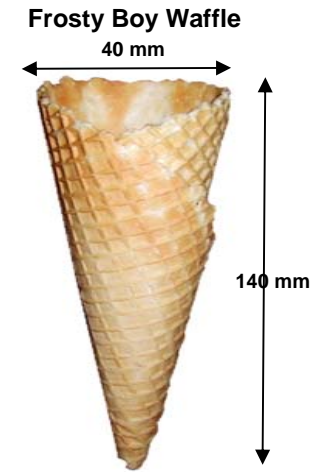

Order Code – CFB006
Size – 55mm x 140 mm
Carton Qty - 240
Comparable Altimate Waffle Cone is Natural Waffle Cone B

To place an order, contact

Frosty Boy Illawarra & Macarthur

Ph: 0419 475 701

Web: FrostyBoyOnline.com
Email: Sales@FrostyBoyOnline.com