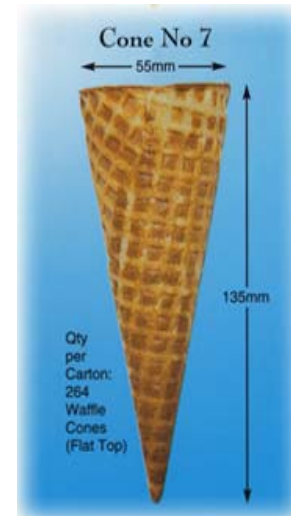

Order Code – SC004
Size – 65mm x 135mm
Comparable Altimate Waffle Cone is Natural Waffle Cone C

Order Code – CFB006
Size – 55mm x 140 mm
Carton Qty - 240
Comparable Altimate Waffle Cone is Natural Waffle Cone B

To place an order, contact

Frosty Boy Illawarra & Macarthur

Ph: 0419 475 701

Web: FrostyBoyOnline.com
Email: Sales@FrostyBoyOnline.com

Order Code – SC006
Size – 70mm x 145mm

Order Code – SC007
Size 55mm x 135mm
Comparable Altimate Waffle Cone is Flattop Sugar Cone B

Hard Ice Cream Waffle Recommendations

Single Scoop – Sizes 3, 7 or F/Boy
Double Scoop – Sizes 4 or 6
Triple Scoop – Size 6

Generally, Ice Creameries use the smaller sizes for “Kiddies” and the larger sizes for adults.

Other sizes include:
SC001 – 48mm x 115mm – Flat Top
Comparable Altimate Waffle Cone is Flattop Sugar Cone A
SC002 – 50mm x 128mm
Comparable Altimate Waffle Cone is Natural Waffle Cone A
Waffle Waffer (flat)– 65mm diameter