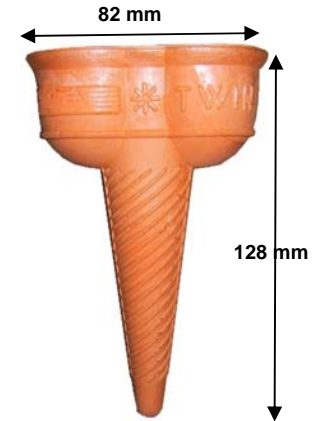

Betta Cone Cups

Order Code – CBE053
Size - 56mm 67mm
Carton Qty – 400
Comparable Altimate Cone – Small Cup Cone
Betta Foods – Betta Cone Cups

King Cone Cups

Order Code – CFB001
Size – 65mm x 85mm
Carton Qty – 200
Comparable Altimate Cone - Large Cup Cone
Betta Foods – Krispy/King Cups
Superpop - MovieTime Cups

Small Single Cones

Order Code – CBE005
Size – 48mm x 115mm
Carton Qty – 300
Comparable Altimate Cone – Kidz Cone

Economy Single Cones

Order Code – CBE007
Size 56mm x 128mm
Carton Qty – 400
Comparable Altimate Cone – Premium Single

Large Single Cones

Order Code – CBE008
Size – 56mm x 128mm
Carton Qty – 400
Comparable Altimate Cone – Premium Single
Betta Foods – Aussie Single Cones

Double Cones

Order Code – CBE002
Size 82mm x 128mm
Carton Qty – 100
Comparable Altimate Cone – Double Cone
Betta Foods – Betta Double Comes